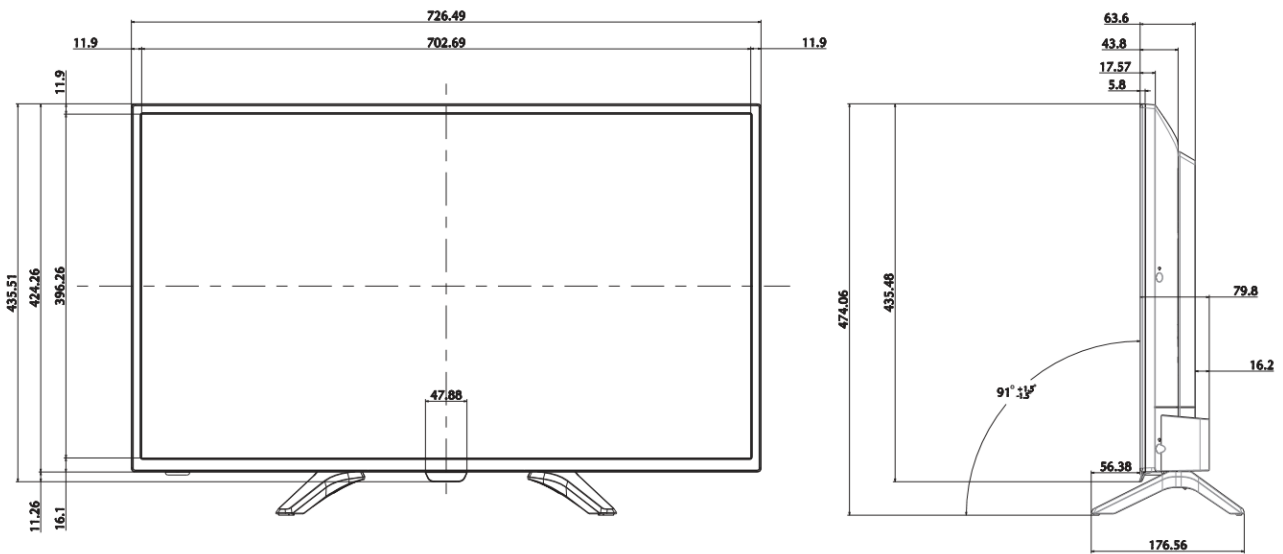

Interfaces

NO.	Description
1	RJ45 RS232
2	HDMI In
3	VGA In
4	Audio In

Model

DS-D5032QE

Specifications

Model	DS-D5032QE	
Backlight	LED Backlight	
Screen Size	31.5 inch	
Pixel Pitch	0.36375mm * 0.36375mm	
Max Resolution	1920 * 1080@60Hz	
Brightness	300 cd/m2(typ.)	
Contrast	1400:1(typ.)	
Response Time	8ms	
Color	16.7M	
Active Area	698.4(H)*392.85 (V) mm	
Viewing Angle	178°(H)/178°(V)	
Interfaces	VGA Input	1
	HDMI Input	1
	Audio Input	1
	RJ45(RS232)	1
Power Supply	AC100~240V,50/60Hz	
Power Consumption	<55W	
Standby Power Consumption	<0.5W	
Loudspeaker	5W*2	
Working Temperature	5°C ~ 40°C	
Working Humidity	20 - 80%RH (No Condensation)	
Storage Temperature	-20°C~ 60°C	
Storage Humidity	10 - 90%RH (No Condensation)	
Color of Casing	Black	
VESA	M4, 100mm*100mm	
Dimensions(W*H*D)	727mm*474mm*64mm(with base)/727mm*424mm*64mm	
Packing Dimensions(W*H*D)	804mm*500mm*136 mm	
Gross Weight	6.763Kg	
Net Weight	5.09Kg	
Accessories	Power Cord	*1
	Battery	*1
	Remote Control	*1
	User Manual	*1
Bracket	Pedestal	*1
	Wall Mount	Optional
*Note	All specifications mentioned above are subject to the actual product	

Dimensions (unit: mm)

Distributed by

HIKVISION

Headquarters

No.555 Qianmo Road, Binjiang District,
Hangzhou 310051, China
T +86-571-8807-5998
overseasbusiness@hikvision.com

Hikvision USA
T +1-909-895-0400
sales.usa@hikvision.com